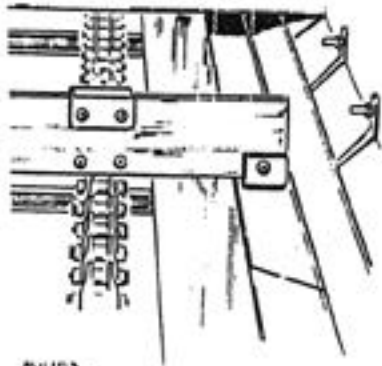

RECTANGULAR CLARIFIER SYSTEMS
METALLIC and NON METALLIC
REPLACEMENT PARTS
APPLICATIONS

- Aerator Nozzles
- Bin Liners
- Bearings
- Bushings
- Baffles
- Chains
- Conveyor Augers
- Chutes
- Diffusers
- Flights
- Gaskets
- Hopper Liners
- Pulleys
- Rakes
- Rollers
- Scraper Blades
- Slurry Pipes
- Sprockets
- Wear Plates
- Wear Rails
- Wear Shoes
- Valve Seats

“O” RINGS

- EPDM
- Neoprene
- Nitrile (buna N)
- PTFE
- PYFE encapsulated (viton-silicone)
- Silicone
- Urethane
- Viton