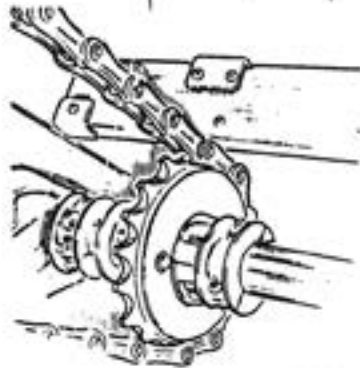

RECTANGULAR CLARIFIER SYSTEMS
METALLIC and NON METALLIC
REPLACEMENT PARTS
APPLICATIONS

- Aerator Nozzles
- Bin Liners
- Bearings
- Bushings
- Baffles
- Chains
- Conveyor Augers
- Chutes
- Diffusers
- Flights
- Gaskets
- Hopper Liners
- Pulleys
- Rakes
- Rollers
- Scraper Blades
- Slurry Pipes
- Sprockets
- Wear Plates
- Wear Rails
- Wear Shoes
- Valve Seats

“O” RINGS

- EPDM
- Neoprene
- Nitrile (buna N)
- PTFE
- PYFE encapsulated (viton-silicone)
- Silicone
- Urethane
- Viton